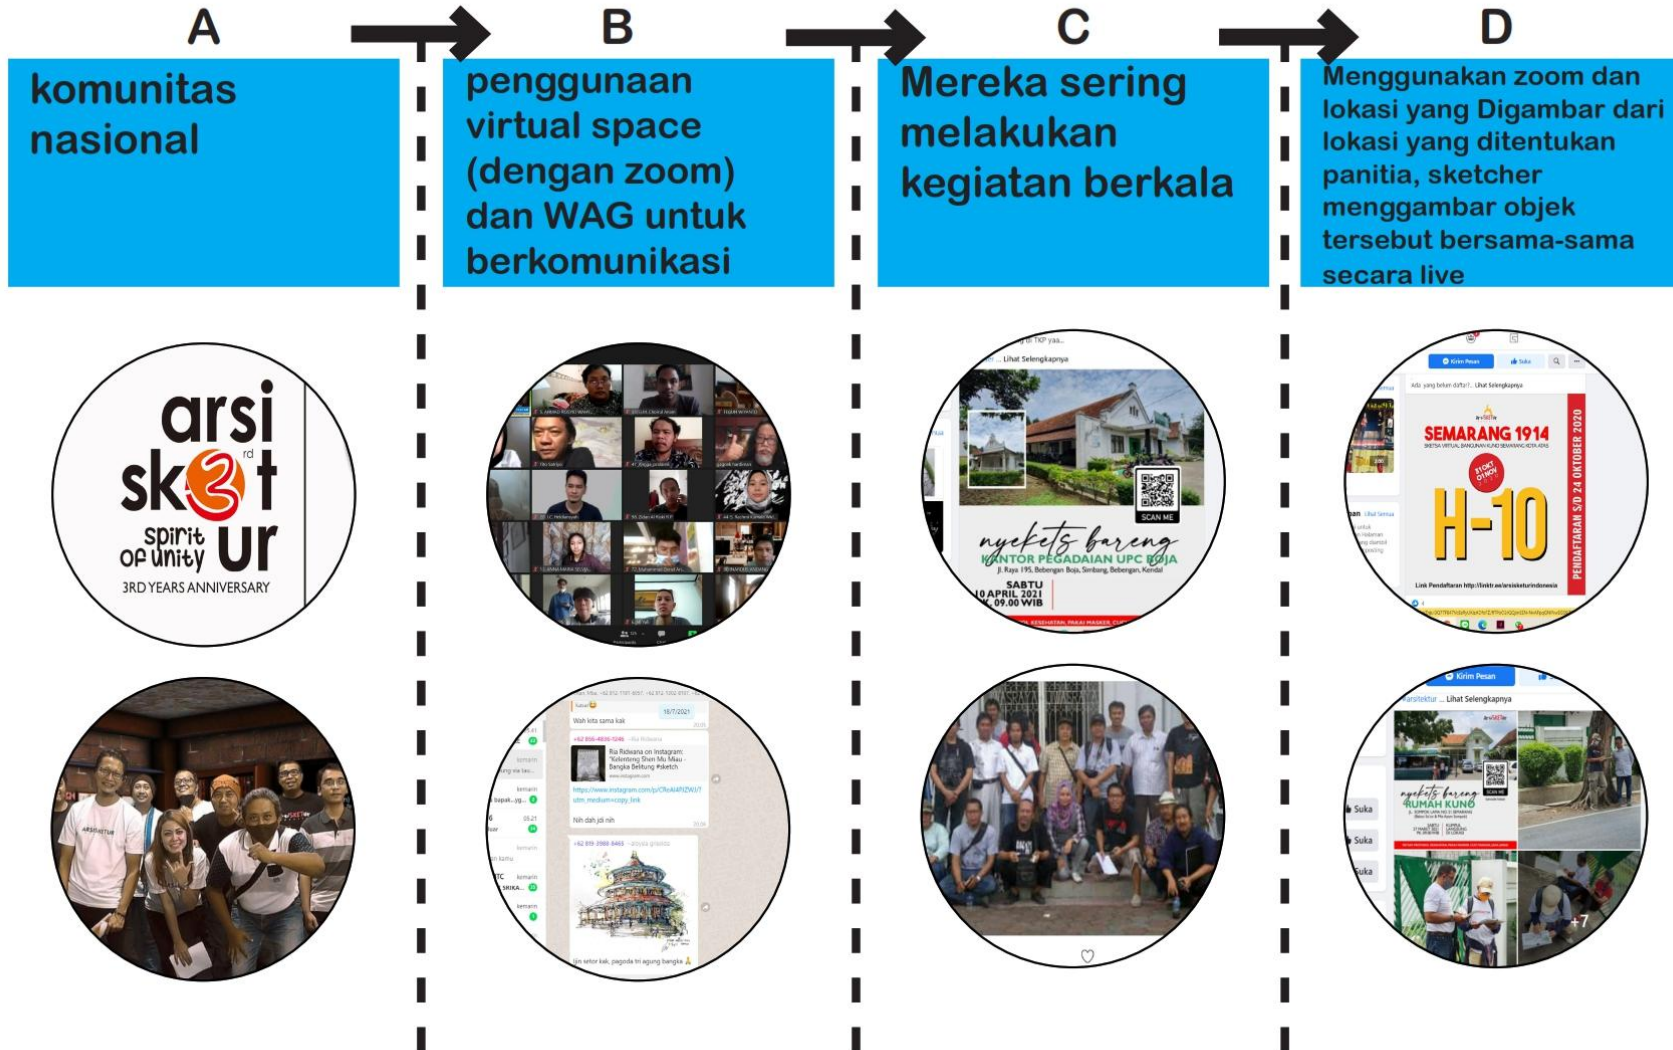

Aktifitas dan Pengguna ARSISKETUR

Ada atraksi pada fungsi aplikasi yang digunakan

Ada perubahan fitur

Terjadwal di kalender

Di desain dengan mempertimbangkan keberadaan pengguna dapat dilihat saat hadir

What Makes a Successful Digital Place How to Support Public Space with Virtual Space	
Access & Linkages •Connections between local institutions, business and interest groups •Equal access to all sectors of the community with maps and transit info •Community building resources available	Activities & Uses •Attractions with functional applications •Changing features •Events calendar listings •Design of site is determined by uses and apparent demands for those uses
Comfort & Image •Familiar, welcoming, exciting •Design of site grows out of character of community •Features of local people, places & events •Cultural and architectural history	Sociability •User registration and list serves •Online directory with contact info •Discussion forums •Contact numbers for civic and political •Polls, surveys, trivia

Local websites can forge and reinforce the connections communities crave, while facilitating the process to enhance community health & sense of place.