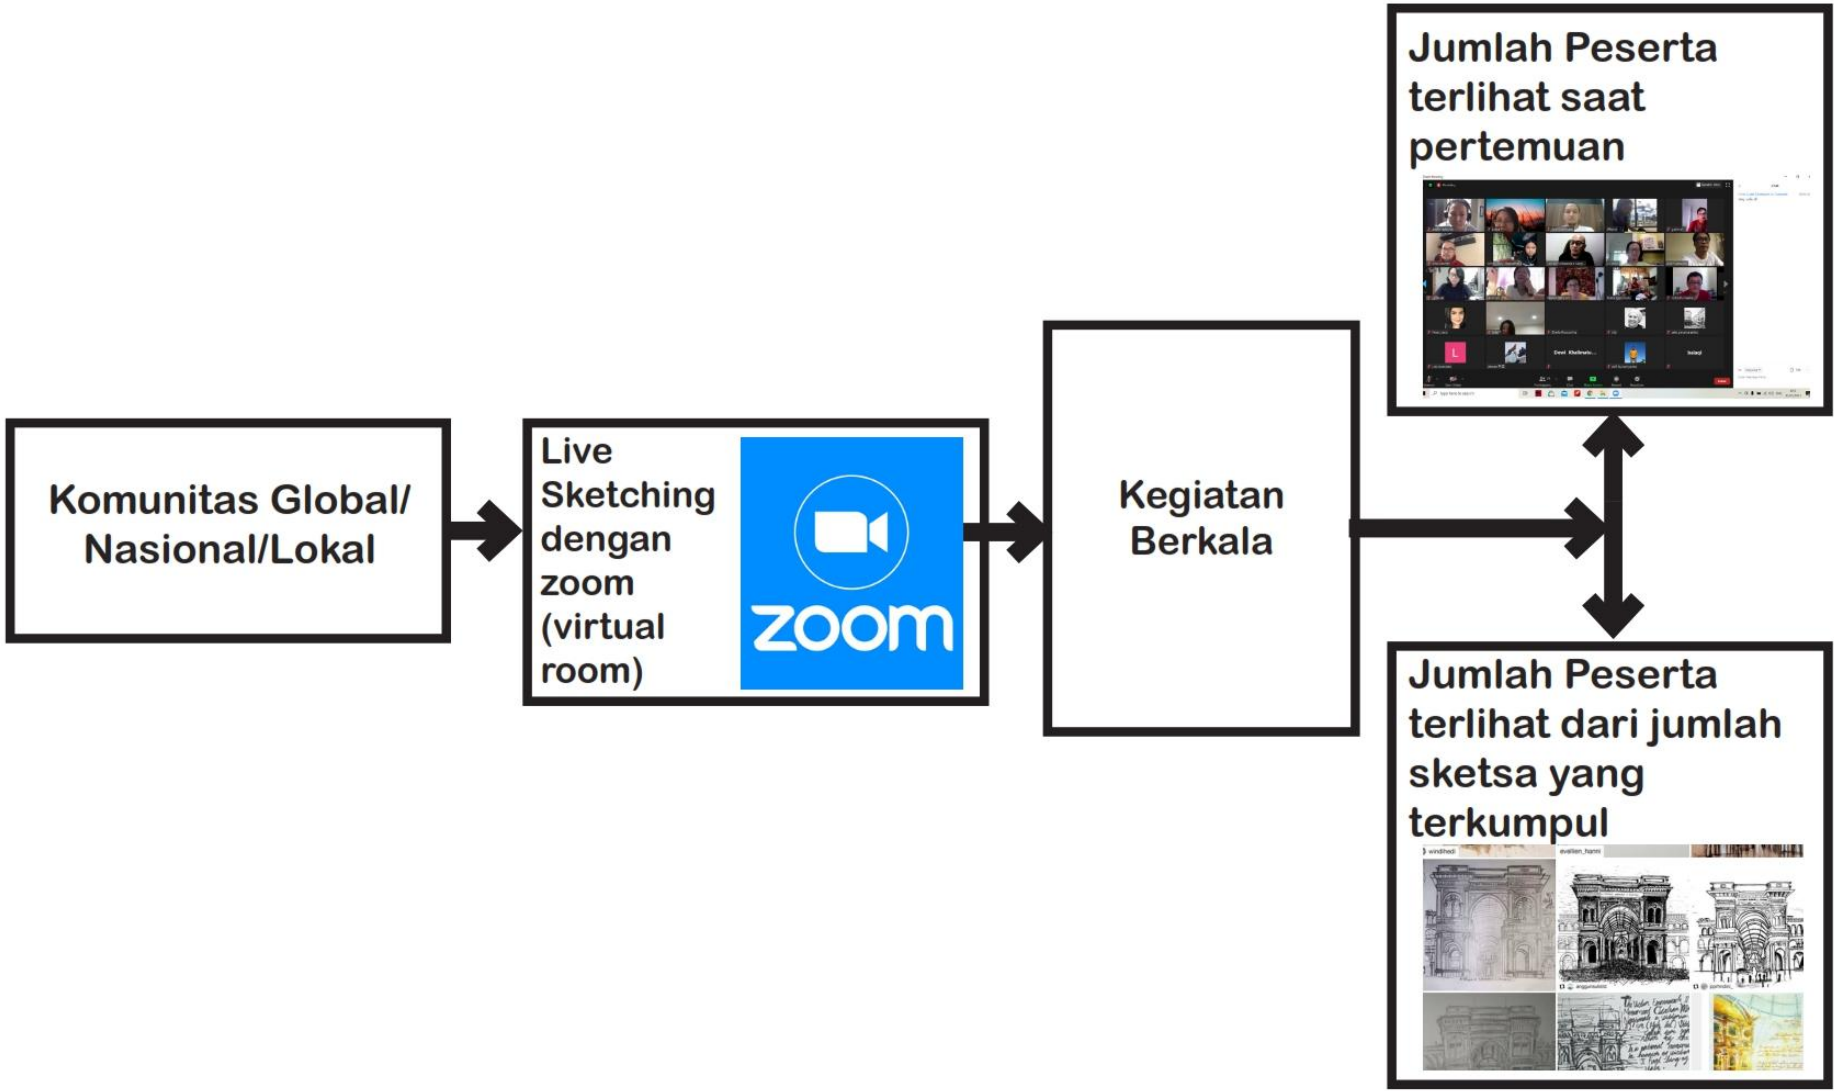

ELABORASI Aktifitas dan Pengguna

Ada atraksi pada fungsi aplikasi yang digunakan

Ada perubahan fitur

Terjadwal di kalender

Di desain dengan mempertimbangkan keberadaan pengguna dapat dilihat saat hadir